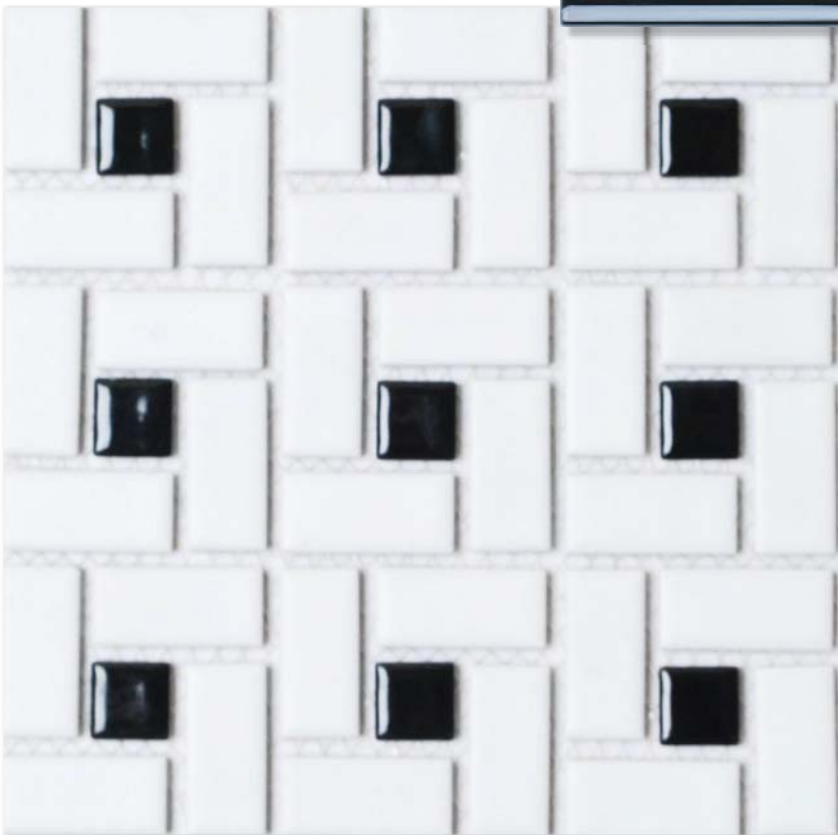

ARCHITECTURAL CERAMICS

www.architecturalceramics.net

...where the architects and designers shop

Capitol Hill Collection