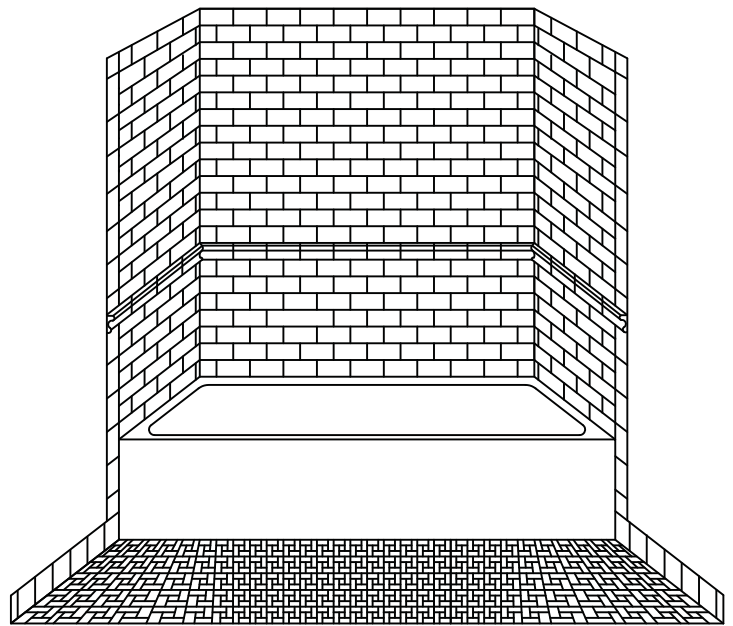

## Sizes

White Matte Spiral  
(with black dot)

3x6 White  
Glossy

2x6 Black Glossy  
Chair Rail

## Tub Option Floor Plan

With the Capitol Hill tub package your value is increased by having a mosaic on the floor with a classic black and white look that is timeless over the years. The flooring will provide slip protection and require little maintenance. The tub surround consists of a subway pattern accented with a chair rail molding in black. Also included is the baseboard, bullnose pieces, threshold, corner shelf and installation materials. This package is priced at \$699, (regularly \$1085).

## Shower Option Floor Plan

The Capitol Hill Shower will provide a nice look with the black and white mosaic on the floor of the shower and the main bathroom floor. The Chair Rail to compliment will nicely provide a clean look in the shower surround. With this downtown look you'll be sure to resell in no time. This package is priced at \$799 (regularly \$1329).