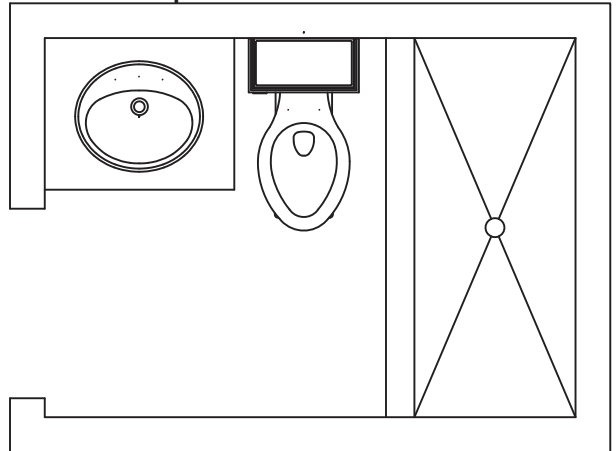

## Tub Option Floor Plan

With the Capitol Hill tub package your value is increased by having a mosaic on the floor with a classic black and white look that is timeless over the years. The flooring will provide slip protection and require little maintenance. The tub surround consists of a subway pattern accented with a chair rail molding in black. Also included is the baseboard, bullnose pieces, threshold, corner shelf and installation materials. This package is priced at \$699, (regularly \$1085).

## Shower Option Floor Plan

The Capitol Hill Shower will provide a nice look with the black and white mosaic on the floor of the shower and the main bathroom floor. The Chair Rail to compliment will nicely provide a clean look in the shower surround. With this downtown look you'll be sure to resell in no time. This package is priced at \$799 (regularly \$1329).