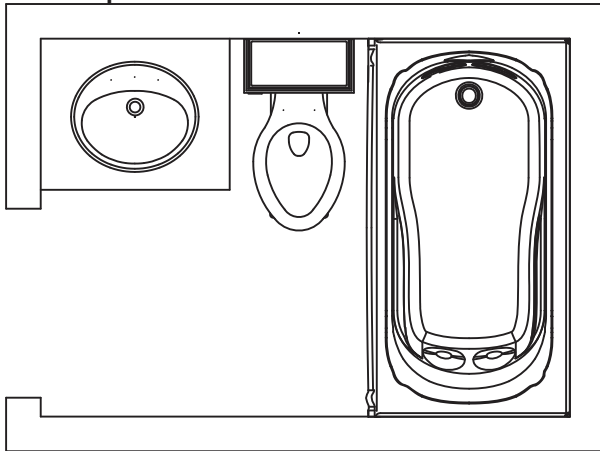

## Sizes

White Matte Spiral  
(with black dot)

3x6 White  
Glossy

2x6 Black Glossy  
Chair Rail

## Tub Option Floor Plan

With the Capitol Hill tub package your value is increased by having a mosaic on the floor with a classic black and white look that is timeless over the years. The flooring will provide slip protection and require little maintenance. The tub surround consists of a subway pattern accented with a chair rail molding in black. Also included is the baseboard, bullnose pieces, threshold, corner shelf and installation materials. This package is priced at \$699, (regularly \$1085).