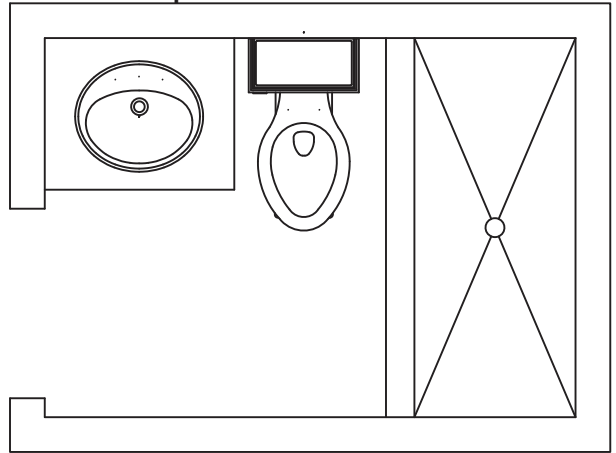

Contents:

- 35 SF of 12x12 Limestone Tile for the floor
- 17 LF of 3x12 Limestone Bullnose for the floor
- 70 SF of 12x12 Limestone Tile for the shower wall
- 29 LF of 3x12 Limestone Bullnose for the shower wall
- 4 SF of 1.25"x1.25" Harmony Blend Glass
- 1 Stone Corner Shelf
- 1 Stone Threshold
- 1 Laticrete Permacolor Grout to match
- 1 Laticrete Caulk to match
- 1 Pint Miracle 511 Impregnator Sealer
- 1 Quart Miracle #1 Cleaner
- 2 50 Pound Bags of Laticrete #253 Gold White Thinset

*All sizes shown above are in Honey option.

Shower Option Floor Plan

Everything that the Embassy Row Collection Tub is except more; with this package you will open up the bathroom without having a tub and create space to move around. The mosaic on the shower floor will be maintenance free as it is non-porous and will last a lifetime. This package is priced at \$1499, (regularly \$2241).