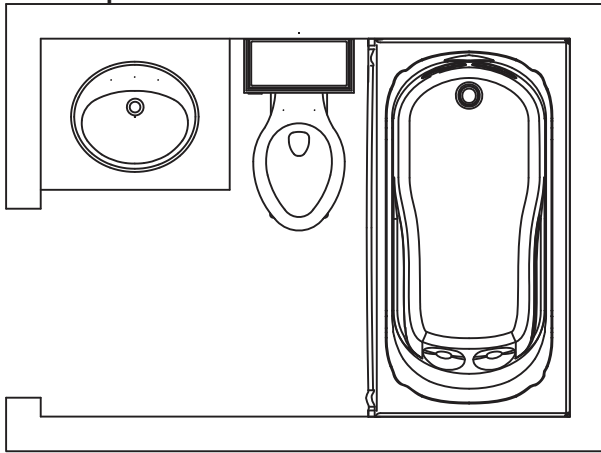

Embassy Row Collection

Colors

Tub Option Floor Plan

With this package you'll be introduced to an amazing American manufacturer. There are 4 colors to choose from. These limestone look a likes take your breath away and the maintenance on the porcelain is minimal. Choose a lighter field tile and garnish it with a multicolored glass tile for a look that is refreshing. This package is priced at $999, (regularly $1637).

Contents:

- 35 SF of 12x12 Limestone Tile for the floor
- 17 LF of 3x12 Limestone Bullnose for the floor
- 70 SF of 12x12 Limestone Tile for the shower wall
- 29 LF of 3x12 Limestone Bullnose for the shower wall
- 4 SF of 1.25"x1.25" Harmony Blend Glass
- 1 Stone Corner Shelf
- 1 Stone Threshold
- 1 Laticrete Permacolor Grout to match
- 1 Laticrete Caulk to match
- 1 Pint Miracle 511 Impregnator Sealer
- 1 Quart Miracle #1 Cleaner
- 2 50 Pound Bags of Laticrete #253 Gold White Thinset

*All sizes shown above are in Honey option.