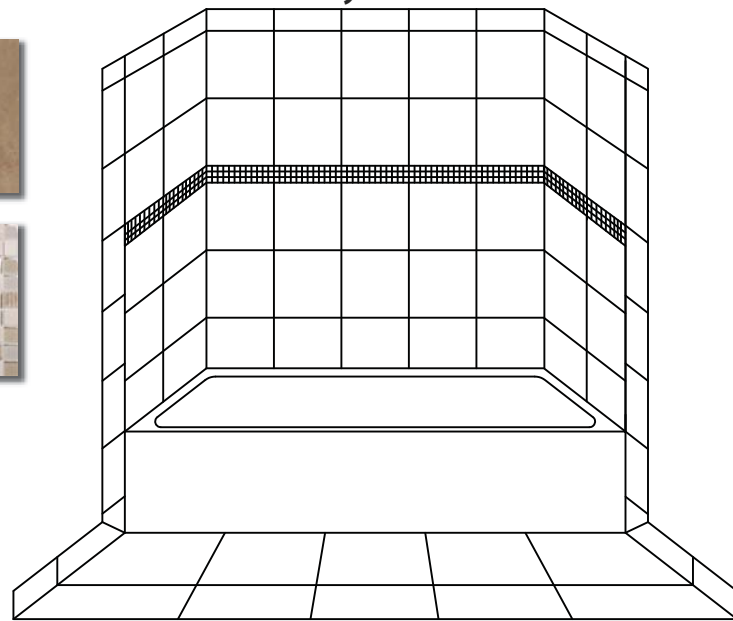

Parkland Blend

Driftwood Blend

Jute Blend

12x12 Field*

2x2 Field*

1x1 Blend*

Tub Option Floor Plan

With this package you'll be introduced to an amazing American manufacturer. There are 4 colors to choose from. These limestone look a likes take your breath away and the maintenance on the porcelain is minimal. Choose a lighter field tile and garnish it with a multicolored glass tile for a look that is refreshing. This package is priced at \$999, (regularly \$1637).

Contents:

- 35 SF of 12x12 Limestone Tile for the floor
- 17 LF of 3x12 Limestone Bullnose for the floor
- 70 SF of 12x12 Limestone Tile for the shower wall
- 29 LF of 3x12 Limestone Bullnose for the shower wall
- 4 SF of 1.25"x1.25" Harmony Blend Glass
- 1 Stone Corner Shelf
- 1 Stone Threshold
- 1 Laticrete Permacolor Grout to match
- 1 Laticrete Caulk to match
- 1 Pint Miracle 511 Impregnator Sealer
- 1 Quart Miracle #1 Cleaner
- 2 50 Pound Bags of Laticrete #253 Gold White Thinset

*All sizes shown above are in Honey option.

Shower Option Floor Plan

Everything that the Embassy Row Collection Tub is except more; with this package you will open up the bathroom without having a tub and create space to move around. The mosaic on the shower floor will be maintenance free as it is non-porous and will last a lifetime. This package is priced at \$1499, (regularly \$2241).