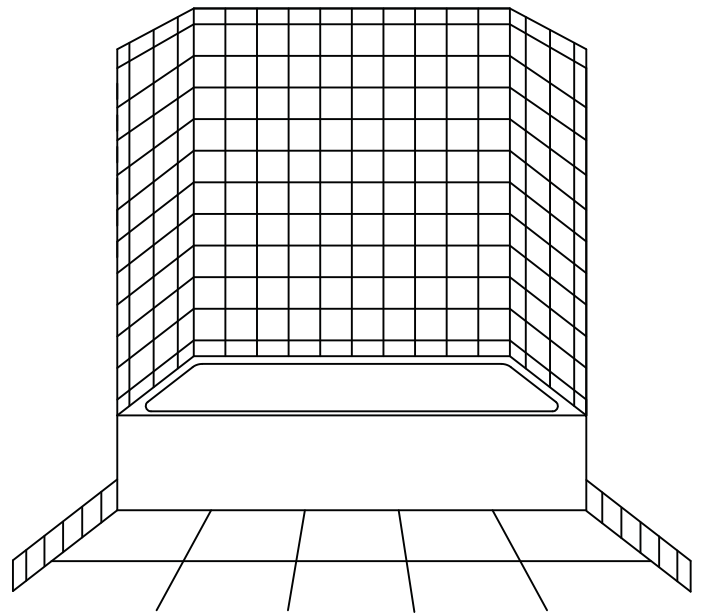

Sizes

12x12 White Matte

2x2 White Matte

6x6 White Glossy

Tub Option Floor Plan

Your classic white bathroom. Starting with 12x12 matte white porcelain on the floor and continuing with 6x6 bright white ceramic on the walls in the standard tub surround. As trim pieces you receive bullnose and base pieces. The package includes grout, caulk, thresholds and corner shelf. This package is priced at \$499, (regularly \$708).

Contents:

- 35 SF of 12x12 Subway Matte White Floor Tile
- 17 LF of 4x4 Subway Matte White Baseboard
- 70 SF of 6x6 Subway Bright White Wall Tile
- 29 LF of 3x6 Subway Bright White Bullnose
- 1 Subway Bright White Corner Shelf
- 1 Bianco Carrera Threshold
- 1 Laticrete Bright White Permacolor Grout
- 1 Laticrete Bright White Caulk
- 1 Pint Miracle 511 Impregnator Sealer
- 1 Quart Miracle #1 Cleaner
- 2 50 Pound Bags of Laticrete #253 Gold White Thinset

Shower Option Floor Plan

Similar to the Metro Collection tub except for a shower stall to open up the bathroom. On the shower floor will be 2x2 white matte porcelain. Like the tub option this includes grout, caulk, threshold and corner shelf. This package is priced at \$599, (regularly \$884).