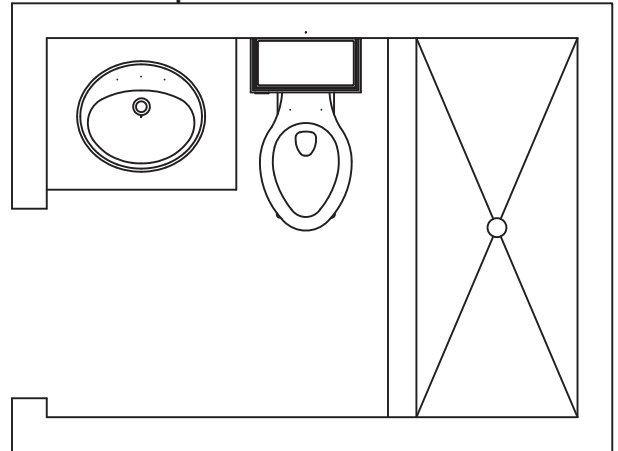

Sizes

12x12 White Matte

2x2 White Matte

6x6 White Glossy

Tub Option Floor Plan

Your classic white bathroom. Starting with 12x12 matte white porcelain on the floor and continuing with 6x6 bright white ceramic on the walls in the standard tub surround. As trim pieces you receive bullnose and base pieces. The package includes grout, caulk, thresholds and corner shelf. This package is priced at \$499, (regularly \$708).

Shower Option Floor Plan

Similar to the Metro Collection tub except for a shower stall to open up the bathroom. On the shower floor will be 2x2 white matte porcelain. Like the tub option this includes grout, caulk, threshold and corner shelf. This package is priced at \$599, (regularly \$884).