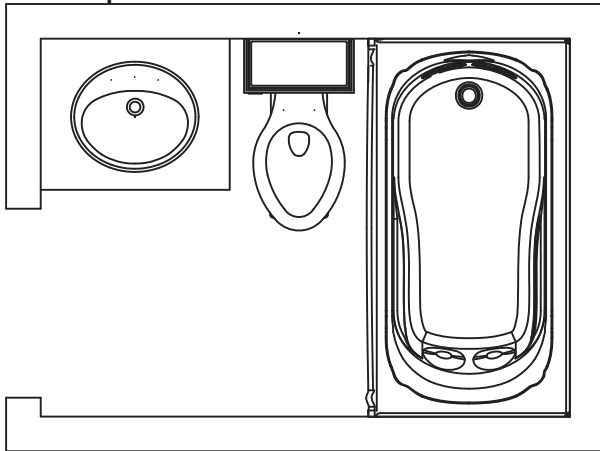

Sizes

12x12 White Matte

2x2 White Matte

6x6 White Glossy

Tub Option Floor Plan

Your classic white bathroom. Starting with 12x12 matte white porcelain on the floor and continuing with 6x6 bright white ceramic on the walls in the standard tub surround. As trim pieces you receive bullnose and base pieces. The package includes grout, caulk, thresholds and corner shelf. This package is priced at \$499, (regularly \$708).

Shower Option Floor Plan

Similar to the Metro Collection tub except for a shower stall to open up the bathroom. On the shower floor will be 2x2 white matte porcelain. Like the tub option this includes grout, caulk, threshold and corner shelf. This package is priced at \$599, (regularly \$884).