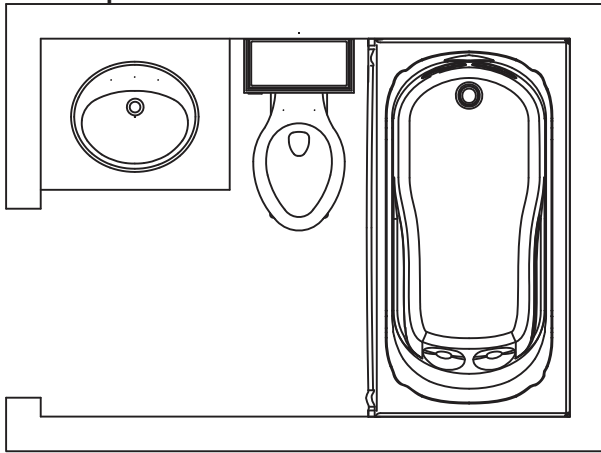

12x12 Matte*

10x13 Glossy*

2x2 Matte*

Tub Option Floor Plan

With this package you'll be introduced to an amazing American manufacturer. There are 4 colors to choose from. These marble look a likes take your breath away and the maintenance on the porcelain is minimal. Choose a lighter field tile and garnish it with a multicolored glass tile for a look that is refreshing. This package is priced at $899, (regularly $1137.)

Contents:

- 35 SF of 12x12 Renaissance Floor Tile
- 17 LF of 3x10 Renaissance Bullnose for the floor
- 70 SF of 10x13 Renaissance Wall Tile
- 29 LF of 3x10 Renaissance Bullnose for the wall
- 4 SF of 1.25"x1.25" Harmony Blend Glass
- 1 Stone Corner Shelf
- 1 Stone Threshold
- 1 Laticrete Permacolor Grout to match
- 1 Laticrete Caulk to match
- 1 Pint Miracle 511 Impregnator Sealer
- 1 Quart Miracle #1 Cleaner
- 2 50 Pound Bags of Laticrete #253 Gold White Thinset

*All sizes shown above are in Crema option.