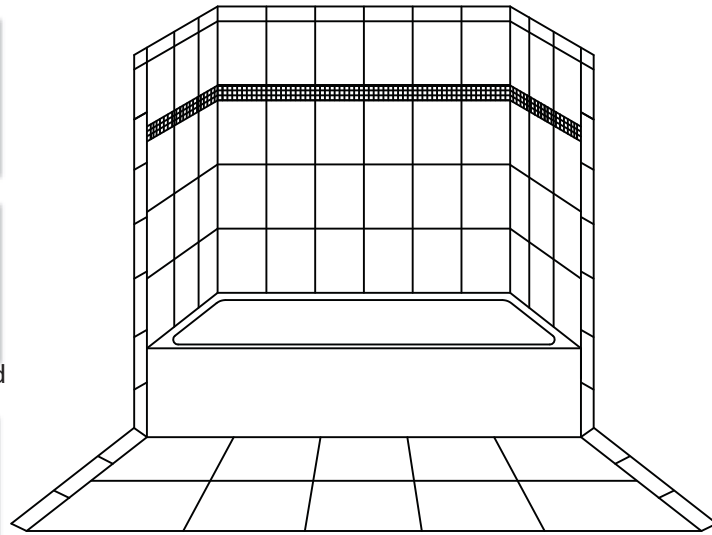

1x1 Blend*

Tub Option Floor Plan

With this package you'll be introduced to an amazing American manufacturer. There are 4 colors to choose from. These marble look a likes take your breath away and the maintenance on the porcelain is minimal. Choose a lighter field tile and garnish it with a multicolored glass tile for a look that is refreshing. This package is priced at \$899, (regularly \$1137.)

Contents:

- 35 SF of 12x12 Renaissance Floor Tile
- 17 LF of 3x10 Renaissance Bullnose for the floor
- 70 SF of 10x13 Renaissance Wall Tile
- 29 LF of 3x10 Renaissance Bullnose for the wall
- 4 SF of 1.25"x1.25" Harmony Blend Glass
- 1 Stone Corner Shelf
- 1 Stone Threshold
- 1 Laticrete Permacolor Grout to match
- 1 Laticrete Caulk to match
- 1 Pint Miracle 511 Impregnator Sealer
- 1 Quart Miracle #1 Cleaner
- 2 50 Pound Bags of Laticrete #253 Gold White Thinset