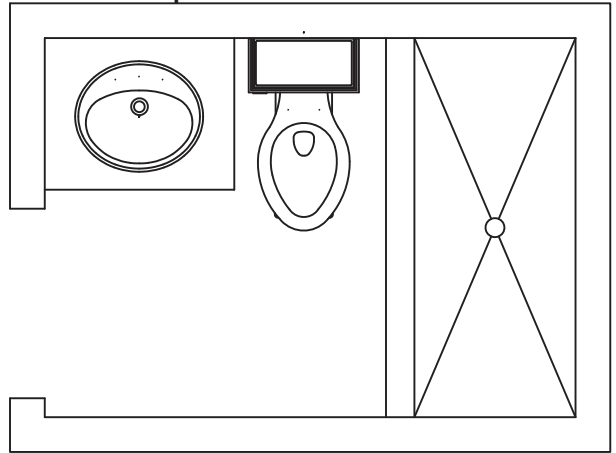

1x1 Blend*

Tub Option Floor Plan

With this package you'll be introduced to an amazing American manufacturer. There are 4 colors to choose from. These marble look a likes take your breath away and the maintenance on the porcelain is minimal. Choose a lighter field tile and garnish it with a multicolored glass tile for a look that is refreshing. This package is priced at \$899, (regularly \$1137.)

*All sizes shown above are in Crema option.

Shower Option Floor Plan

Everything that the Smithsonian Collection Tub is except more; with this package you will open up the bathroom without having a tub and create space to move around. The mosaic on the shower floor will be maintenance free as it is non-porous and will last a lifetime. This package is priced at \$1099, (regularly \$1600.)